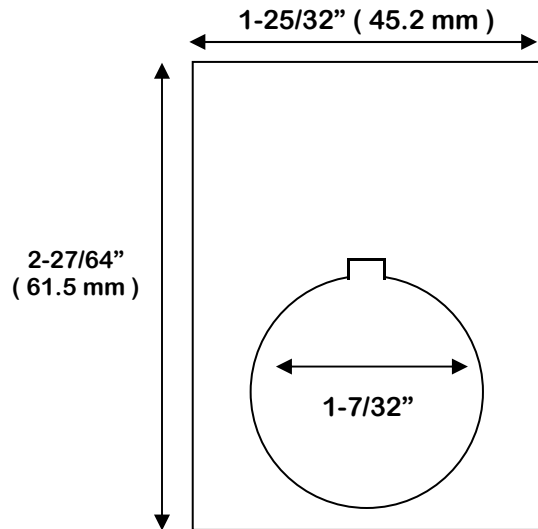

PLASTIC UNIVERSAL PLATES

FOR ALL 1-7/32" (1.219 / 30.5 mm) FULL SIZE DEVICES

<u>PART NO</u>	<u>SURFACE COLOR</u>	<u>TEXT COLOR</u>
EFS200	WHITE	BLACK
EFS201	BLACK	WHITE
EFS203	RED	WHITE
EFS204	GREY	WHITE

<u>PART NO</u>	<u>SURFACE COLOR</u>	<u>TEXT COLOR</u>
EFS250	WHITE	BLACK
EFS251	BLACK	WHITE
EFS253	RED	WHITE

EFS250

<u>PART NO</u>	<u>SURFACE COLOR</u>	<u>TEXT COLOR</u>
EFS600	WHITE	BLACK