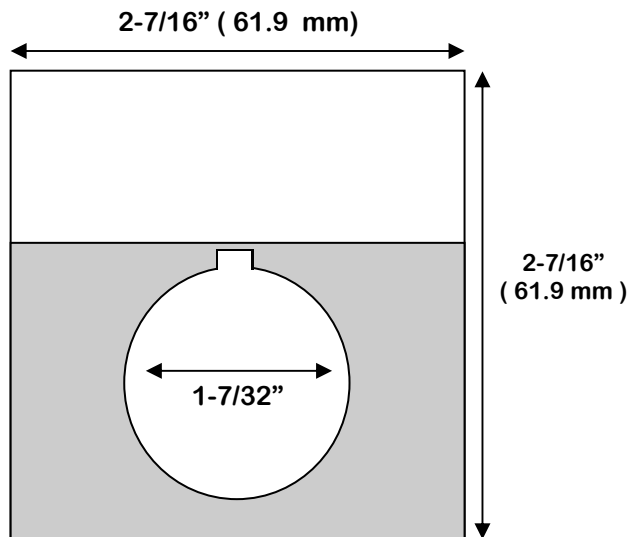

EFS100AB

<u>PART NO</u>	<u>FIELD COLOR</u>
EFS100AB	GREY
EFS100RAB	RED
EFS100BAB	BLACK
EFS100CLA	CLEAR

PLASTIC VERSION - EFS100 (PAGE 10)