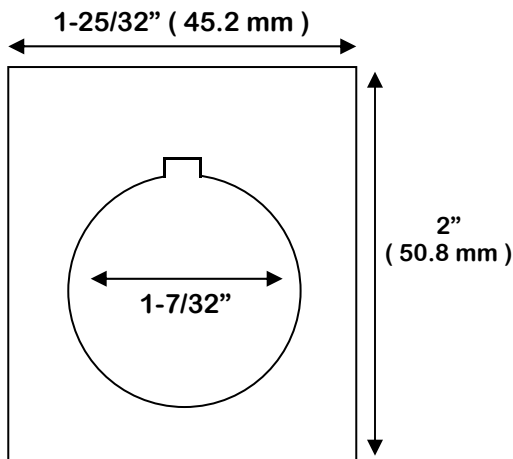

EFS600

<u>PART NO</u>	<u>SURFACE COLOR</u>	<u>TEXT COLOR</u>
EFS600	WHITE	BLACK