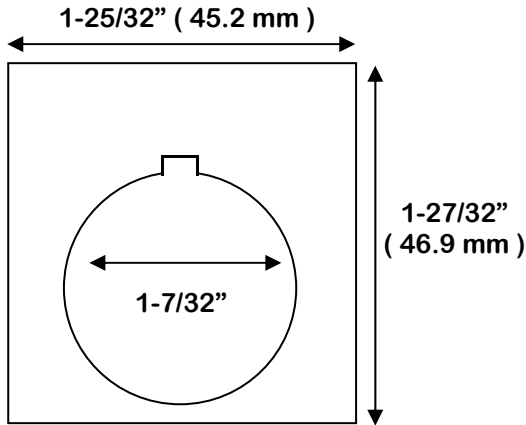

EFS300

EFS400

<u>PART NO</u>	<u>SURFACE COLOR</u>	<u>TEXT COLOR</u>
EFS400	WHITE	BLACK
EFS401	BLACK	WHITE
EFS403	RED	WHITE

PLASTIC UNIVERSAL PLATES

FOR ALL 1-7/32" (1.219 / 30.5 mm) FULL SIZE DEVICES

EFS200