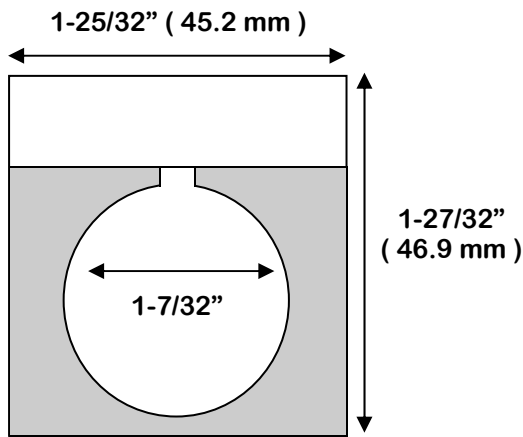

ALUMINUM UNIVERSAL PLATES

FOR ALL 1-7/32" (1.219 / 30.5 mm) FULL SIZE DEVICES

EFS200AB

<u>PART NO</u>	<u>FIELD COLOR</u>
EFS200AB	GREY
EFS200RAB	RED
EFS200BAB	BLACK

PLASTIC VERSION - EFS200 (PAGE 11)

<u>PART NO</u>	<u>FIELD COLOR</u>
EFS250AB	GREY
EFS250RAB	RED

PLASTIC VERSION - EFS250 (PAGE 11)