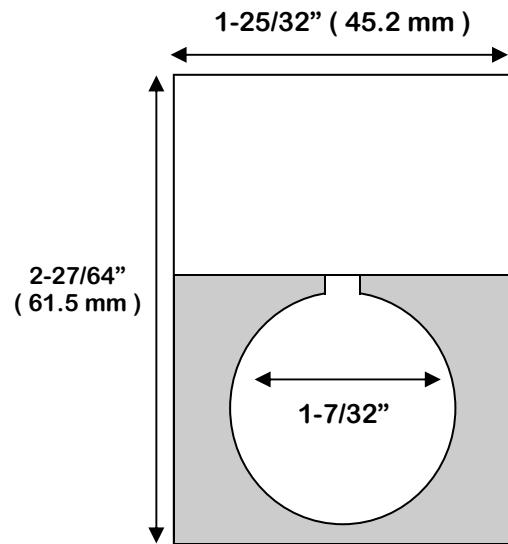

ALUMINUM UNIVERSAL PLATES

FOR ALL 1-7/32" (1.219 / 30.5 mm) FULL SIZE DEVICES

<u>PART NO</u>	<u>FIELD COLOR</u>
EFS200AB	GREY
EFS200RAB	RED
EFS200BAB	BLACK

PLASTIC VERSION - EFS200 (PAGE 11)

<u>PART NO</u>	<u>FIELD COLOR</u>
EFS250AB	GREY
EFS250RAB	RED

PLASTIC VERSION - EFS250 (PAGE 11)

EFS250AB

<u>PART NO</u>	<u>FIELD COLOR</u>
EFS100AB	GREY
EFS100RAB	RED
EFS100BAB	BLACK
EFS100CLA	CLEAR

PLASTIC VERSION - EFS100 (PAGE 10)